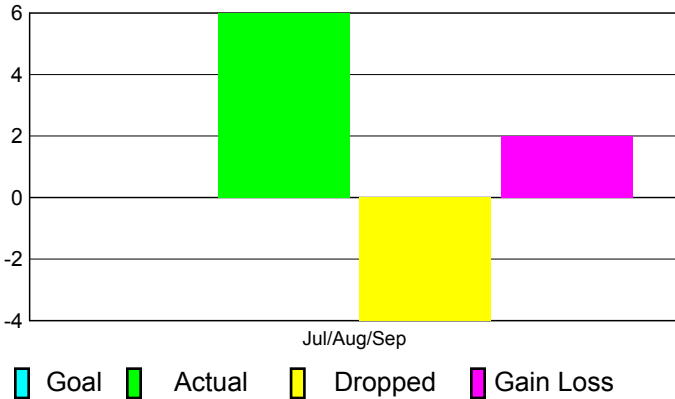

2011-2012 GMT Reports for District (or Undistricted) **District 321 D**

GMT: **VINOD KHANNA**

Location: **INDIA**

GMT CA: **6**

CLUBS

Club Results
2011-2012

Clubs
2010-2011

Month	New Club Goal	Actual New Clubs	Actual Dropped Clubs	Gain/Loss of Clubs	Gain/Loss of Clubs
Jul/Aug/Sep		6	-4	2	9
Totals		6	-4	2	9

Club Results 2011-2012

Goal, New, Dropped, Gain/Loss

Comparison of Club Gain/Loss

Current Year Compared to the Previous Year

YTD Status Quo Clubs 2011-2012

Status Quo Clubs Compared to Status Quo Members

MEMBERSHIP