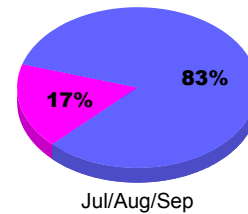

Membership Results
2011-2012

Membership
2010-2011

Month	Net Memb Goal	Actual New Memb	Actual Dropped Memb	Gain/Loss of Memb	Gain/Loss of Memb
Jul/Aug/Sep		177	-123	54	207
Totals		177	-123	54	207

Membership Results 2011-2012

Goal, New, Dropped, Gain/Loss

Comparison of Membership Gain/Loss

Current Year Compared to the Previous Year

Gender Comparison 2011-2012

Male Female