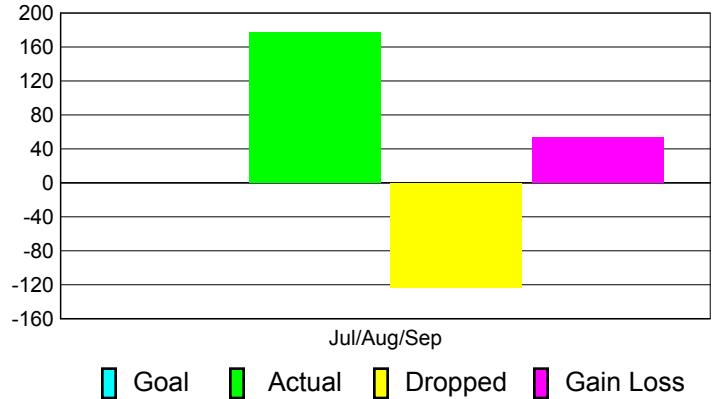

Membership Results 2011-2012

Goal, New, Dropped, Gain/Loss