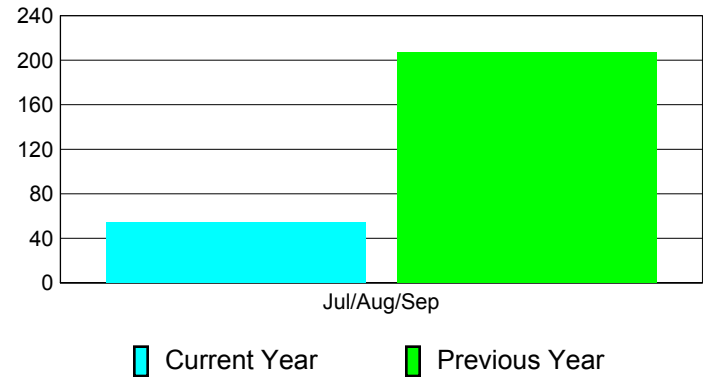

Comparison of Membership Gain/Loss

Current Year Compared to the Previous Year