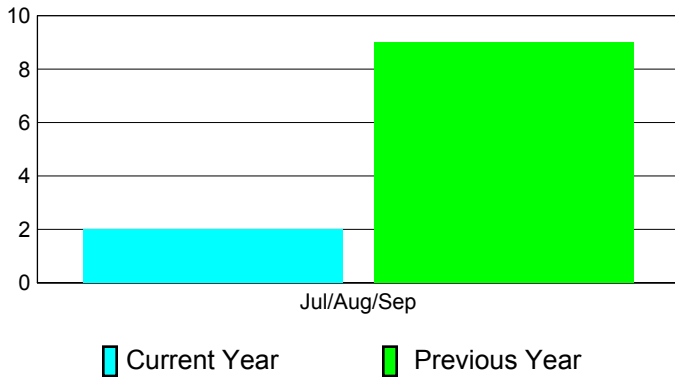

2011-2012 GMT Reports for District (or Undistricted) **District 321 D**

GMT: **VINOD KHANNA**

Location: **INDIA**

GMT CA: **6**

CLUBS

Club Results
2011-2012

Clubs
2010-2011

Month	New Club Goal	Actual New Clubs	Actual Dropped Clubs	Gain/Loss of Clubs	Gain/Loss of Clubs
Jul/Aug/Sep		6	-4	2	9
Totals		6	-4	2	9

Club Results 2011-2012

Goal, New, Dropped, Gain/Loss

Comparison of Club Gain/Loss

Current Year Compared to the Previous Year

YTD Status Quo Clubs 2011-2012

Status Quo Clubs Compared to Status Quo Members

MEMBERSHIP